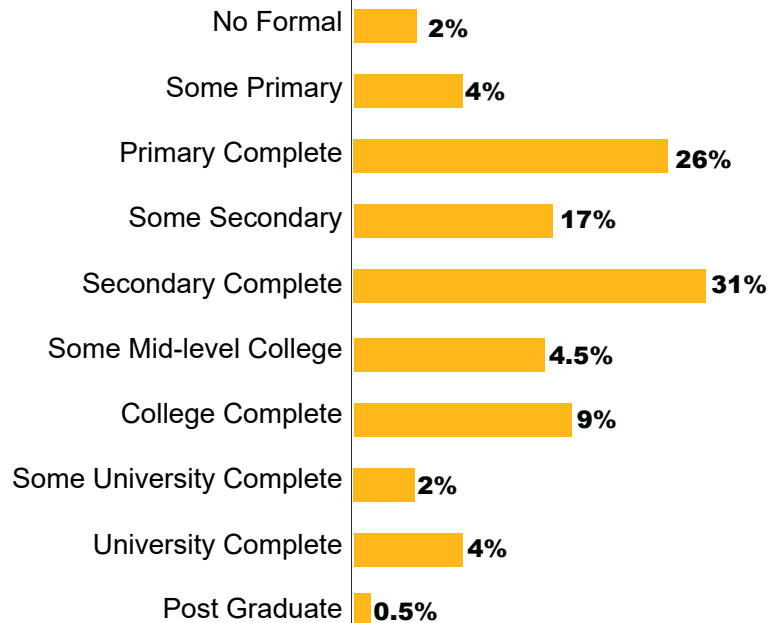

04 **Senatorial Aspirants
Popularity Ranking**

05 **Women Rep. Aspirants
Popularity Ranking**

06 **Parliamentarian Aspirants
Popularity Ranking**

@mizaniafrica

@Mizaniafrica

Methodology

Sampling

Random Sampling distributed proportionate to population size across 7 Constituencies in Kilifi County

Survey Sponsor

MIZANI SOFT AFRICA

@mizaniafrica

@Mizaniafrica

Demographics

Gender

Setting

Age

Level of Income

Level of Education

Employment Status

@mizaniafrica

@Mizaniafrica

Gubernatorial

GEORGE KITHI
32.1%

GIDEON MUNGARO
30.2

AISHA JUMWA
28.7

@mizaniafrica

@Mizaniafrica

Senatorial

**MADZAYO STEWART
MWACHIRU 26.6%**

**BEN KAI
24.9%**

**FIKIRINI JACOBS
19.0%**

@mizaniafrica