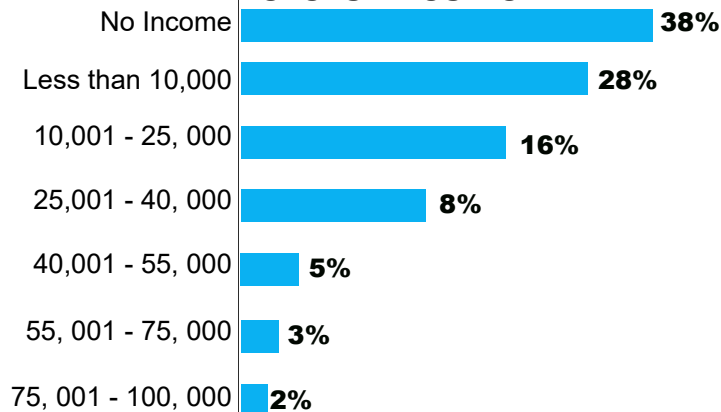

04 **Senatorial Aspirants
Popularity Ranking**

05 **Women Rep. Aspirants
Popularity Ranking**

06 **Parliamentarian Aspirants
Popularity Ranking**

@mizaniafrica

@Mizaniafrica

Methodology

Sampling

Random Sampling distributed proportionate to population size across 7 Constituencies in Kilifi County

Survey Sponsor

MIZANI SOFT AFRICA

@mizaniafrica

@Mizaniafrica

Demographics

Gender

Setting

Age

Level of Income

Level of Education

Employment Status

@mizaniafrica

@Mizaniafrica

Gubernatorial

GEORGE KITHI
32.1%

GIDEON MUNGARO
30.2

AISHA JUMWA
28.7

@mizaniafrica

@Mizaniafrica

Senatorial

**MADZAYO STEWART
MWACHIRU 26.6%**

**BEN KAI
24.9%**

**FIKIRINI JACOBS
19.0%**

@mizaniafrica