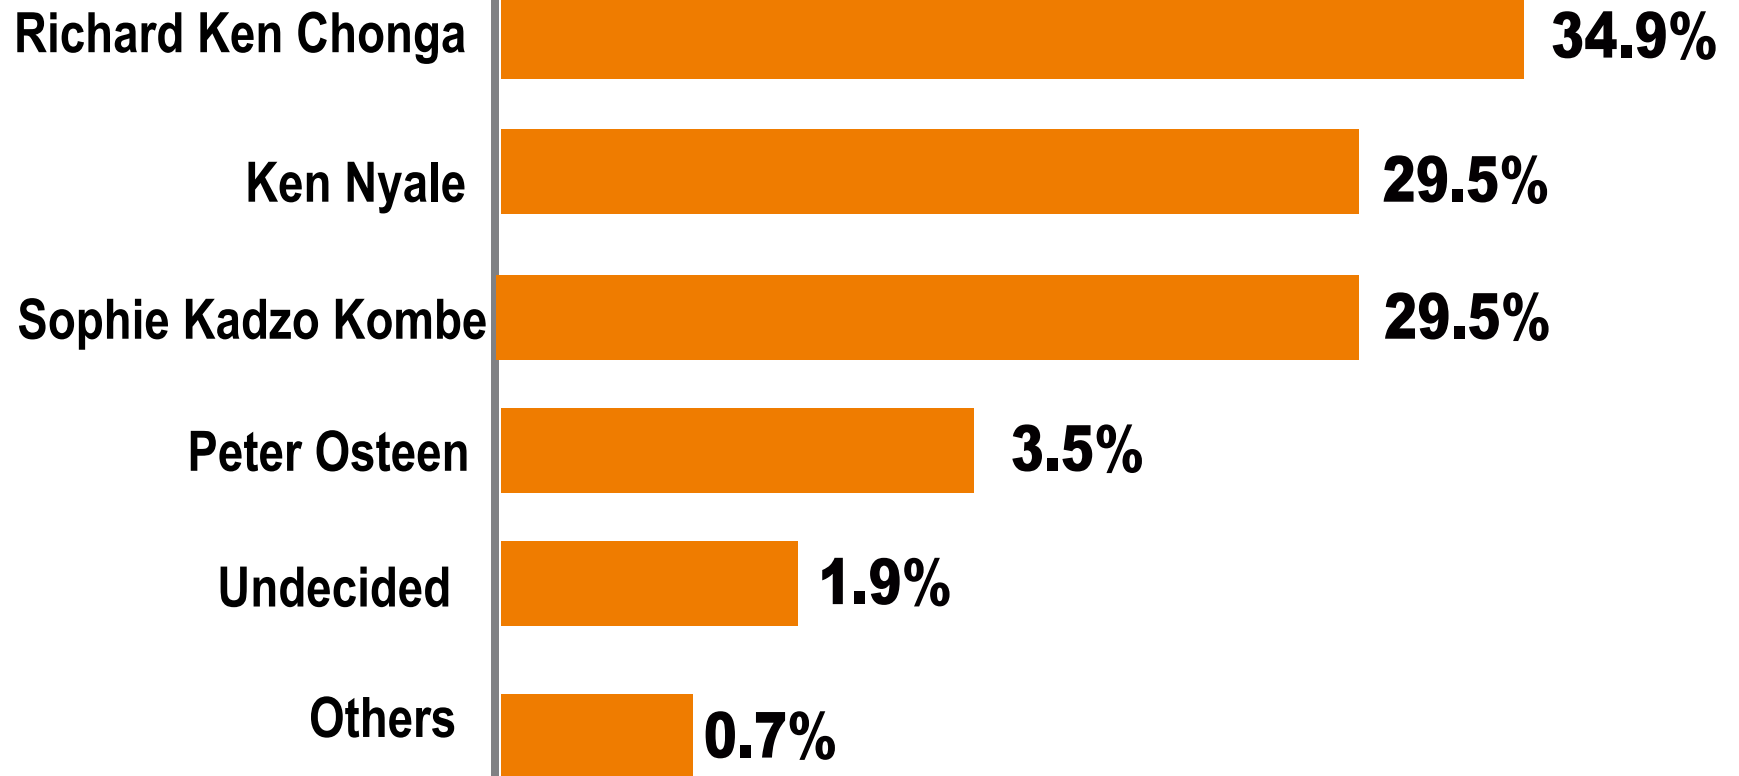

AISHA JUMWA
28.7

@mizaniafrica

@Mizaniafrica

Senatorial

**MADZAYO STEWART
MWACHIRU 26.6%**

**BEN KAI
24.9%**

**FIKIRINI JACOBS
19.0%**

@mizaniafrica

@Mizaniafrica

Woman Rep.

CHRISTINE ZAWADI
32.2%

ESTHER KACHE
ZIRO 22.3%

JULIET RIZIKI BAYA
14.2%

@mizaniafrica

@Mizaniafrica

Parliamentarian

KILIF NORTH CONSTITUENCY

Popularity Ranking

@mizaniafrica

@Mizaniafrica

Parliamentarian

KILIFI SOUTH CONSTITUENCY

Popularity Ranking

@mizaniafrica

@Mizaniafrica

Parliamentarian

KALOLENI CONSTITUENCY

Popularity Ranking

@mizaniafrica

@Mizaniafrica

Parliamentarian

RABAI CONSTITUENCY