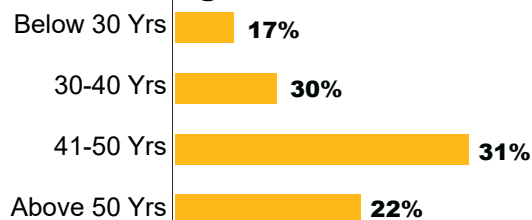

04 **Senatorial Aspirants
Popularity Ranking**

05 **Women Rep. Aspirants
Popularity Ranking**

06 **Parliamentarian Aspirants
Popularity Ranking**

@mizaniafrica

@Mizaniafrica

Methodology

Sampling

Random Sampling distributed proportionate to population size across 7 Constituencies in Kilifi County

Survey Sponsor

MIZANI SOFT AFRICA

@mizaniafrica

@Mizaniafrica

Demographics

Gender

Setting

Age

Level of Income

Level of Education

Employment Status

@mizaniafrica

@Mizaniafrica

Gubernatorial

GEORGE KITHI
32.1%

GIDEON MUNGARO
30.2