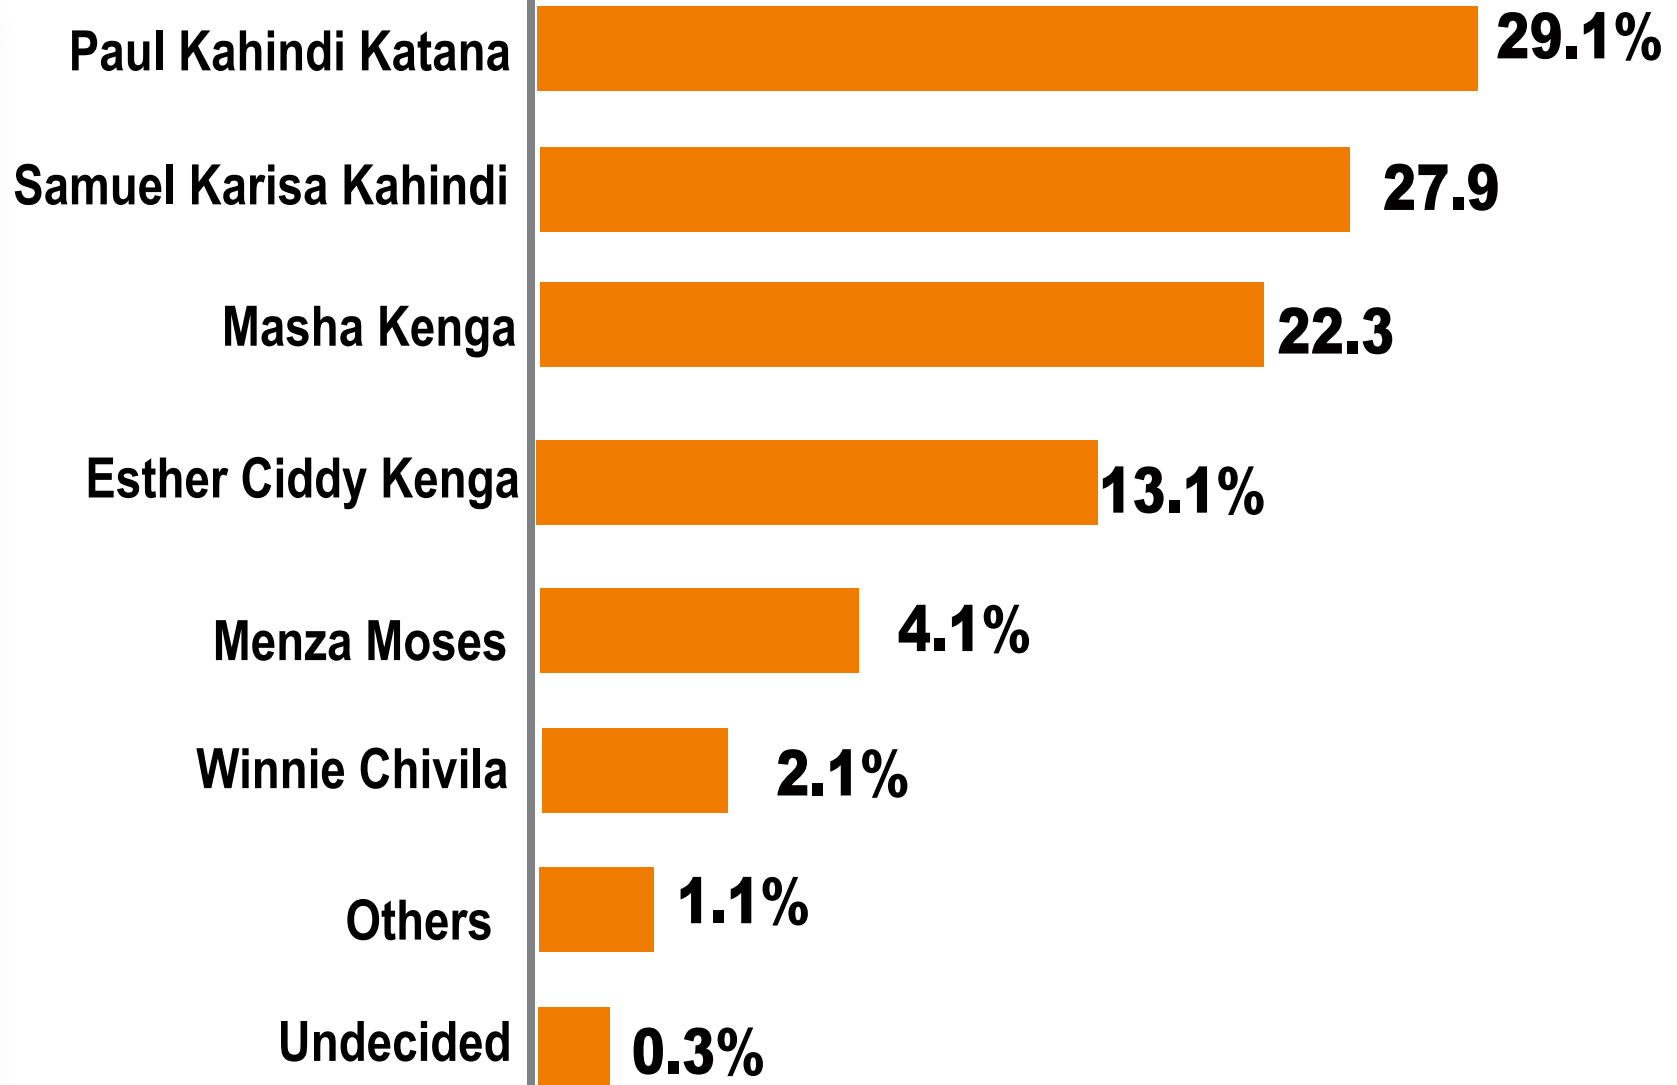

AISHA JUMWA
28.7

@mizaniafrica

@Mizaniafrica

Senatorial

**MADZAYO STEWART
MWACHIRU 26.6%**

**BEN KAI
24.9%**

**FIKIRINI JACOBS
19.0%**

@mizaniafrica

@Mizaniafrica

Woman Rep.

CHRISTINE ZAWADI
32.2%

ESTHER KACHE
ZIRO 22.3%

JULIET RIZIKI BAYA
14.2%

@mizaniafrica

@Mizaniafrica

Parliamentarian

KILIF NORTH CONSTITUENCY

Popularity Ranking

@mizaniafrica

@Mizaniafrica

Parliamentarian

KILIFI SOUTH CONSTITUENCY

Popularity Ranking

@mizaniafrica

@Mizaniafrica

Parliamentarian

KALOLENI CONSTITUENCY

Popularity Ranking

@mizaniafrica

@Mizaniafrica

Parliamentarian

RABAI CONSTITUENCY