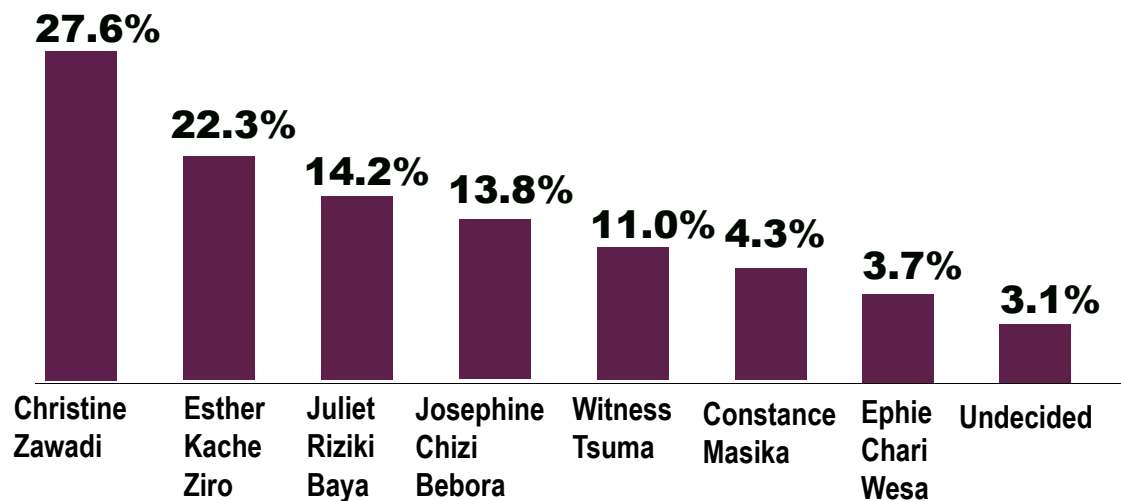

Level of Income

Level of Education

Employment Status

@mizaniafrica

@Mizaniafrica

Gubernatorial

GEORGE KITHI
32.1%

GIDEON MUNGARO
30.2

AISHA JUMWA
28.7

@mizaniafrica

@Mizaniafrica

Senatorial

**MADZAYO STEWART
MWACHIRU 26.6%**

**BEN KAI
24.9%**

**FIKIRINI JACOBS
19.0%**

@mizaniafrica

@Mizaniafrica

Woman Rep.

CHRISTINE ZAWADI
32.2%

ESTHER KACHE
ZIRO 22.3%

JULIET RIZIKI BAYA
14.2%

@mizaniafrica

@Mizaniafrica

Parliamentarian

KILIF NORTH CONSTITUENCY

Popularity Ranking

@mizaniafrica

@Mizaniafrica

Parliamentarian

KILIFI SOUTH CONSTITUENCY

Popularity Ranking

@mizaniafrica