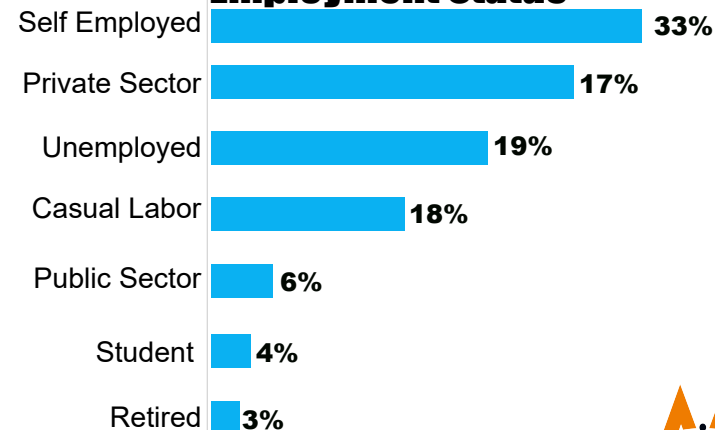

04 **Senatorial Aspirants
Popularity Ranking**

05 **Women Rep. Aspirants
Popularity Ranking**

06 **Parliamentarian Aspirants
Popularity Ranking**

@mizaniafrica

@Mizaniafrica

Methodology

Sampling

Random Sampling distributed proportionate to population size across 7 Constituencies in Kilifi County

Survey Sponsor

MIZANI SOFT AFRICA

@mizaniafrica

@Mizaniafrica

Demographics

Gender

Setting

Age

Level of Income

Level of Education

Employment Status

@mizaniafrica

@Mizaniafrica

Gubernatorial

GEORGE KITHI
32.1%

GIDEON MUNGARO
30.2

AISHA JUMWA
28.7

@mizaniafrica

@Mizaniafrica

Senatorial

**MADZAYO STEWART
MWACHIRU 26.6%**

**BEN KAI
24.9%**

**FIKIRINI JACOBS
19.0%**

@mizaniafrica